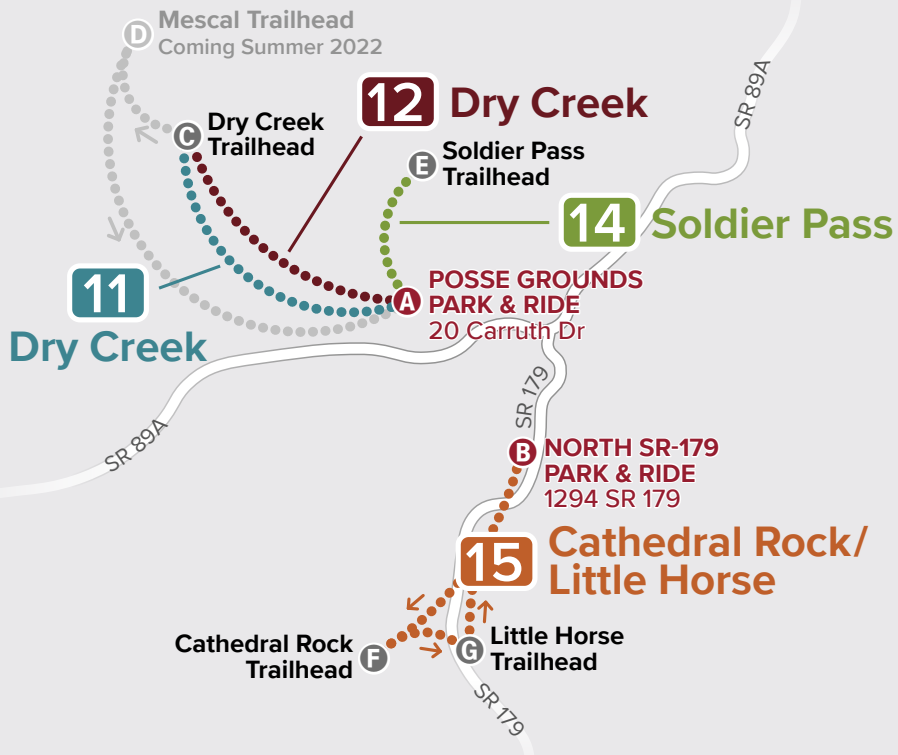

928-203-5152
SedonaShuttle.com

Trailhead Shuttle Routes

Thursday-Sunday

SEDONA SHUTTLE

928-203-5152
SedonaShuttle.com

14 Soldier Pass Thursday-Sunday

Out to Trailhead		Back to Parking	
Depart Posse Grounds Park & Ride A	Arrive Soldier Pass Trailhead E	Depart Soldier Pass Trailhead E	Arrive Posse Grounds Park & Ride A
AM 8:00	8:06	AM 8:06	8:12
8:45	8:51	8:51	8:57
9:30	9:36	9:36	9:42
10:15	10:21	10:21	10:27
11:00	11:06	11:06	11:12
11:45	11:51	11:51	11:57
PM 12:30	12:36	PM 12:36	12:42
1:15	1:21	1:21	1:27
2:00	2:06	2:06	2:12
2:45	2:51	2:51	2:57
3:30	3:36	3:36	3:42
4:15	4:21	4:21	4:27
5:00	5:06	5:06	5:12
		5:51	5:57

* Note: this trip travels from Little Horse Trailhead back to Cathedral Rock (5:52) before going to SR 179 Park & Ride (6:02).

Real-time Info at your Fingertips

Download the TransLoc App to get realtime departure information for trailhead shuttles.